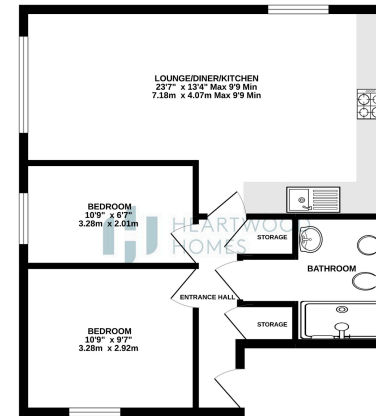

GROUND FLOOR
568 sq.ft. (52.8 sq.m.) approx.

HEARTWOOD HOMES